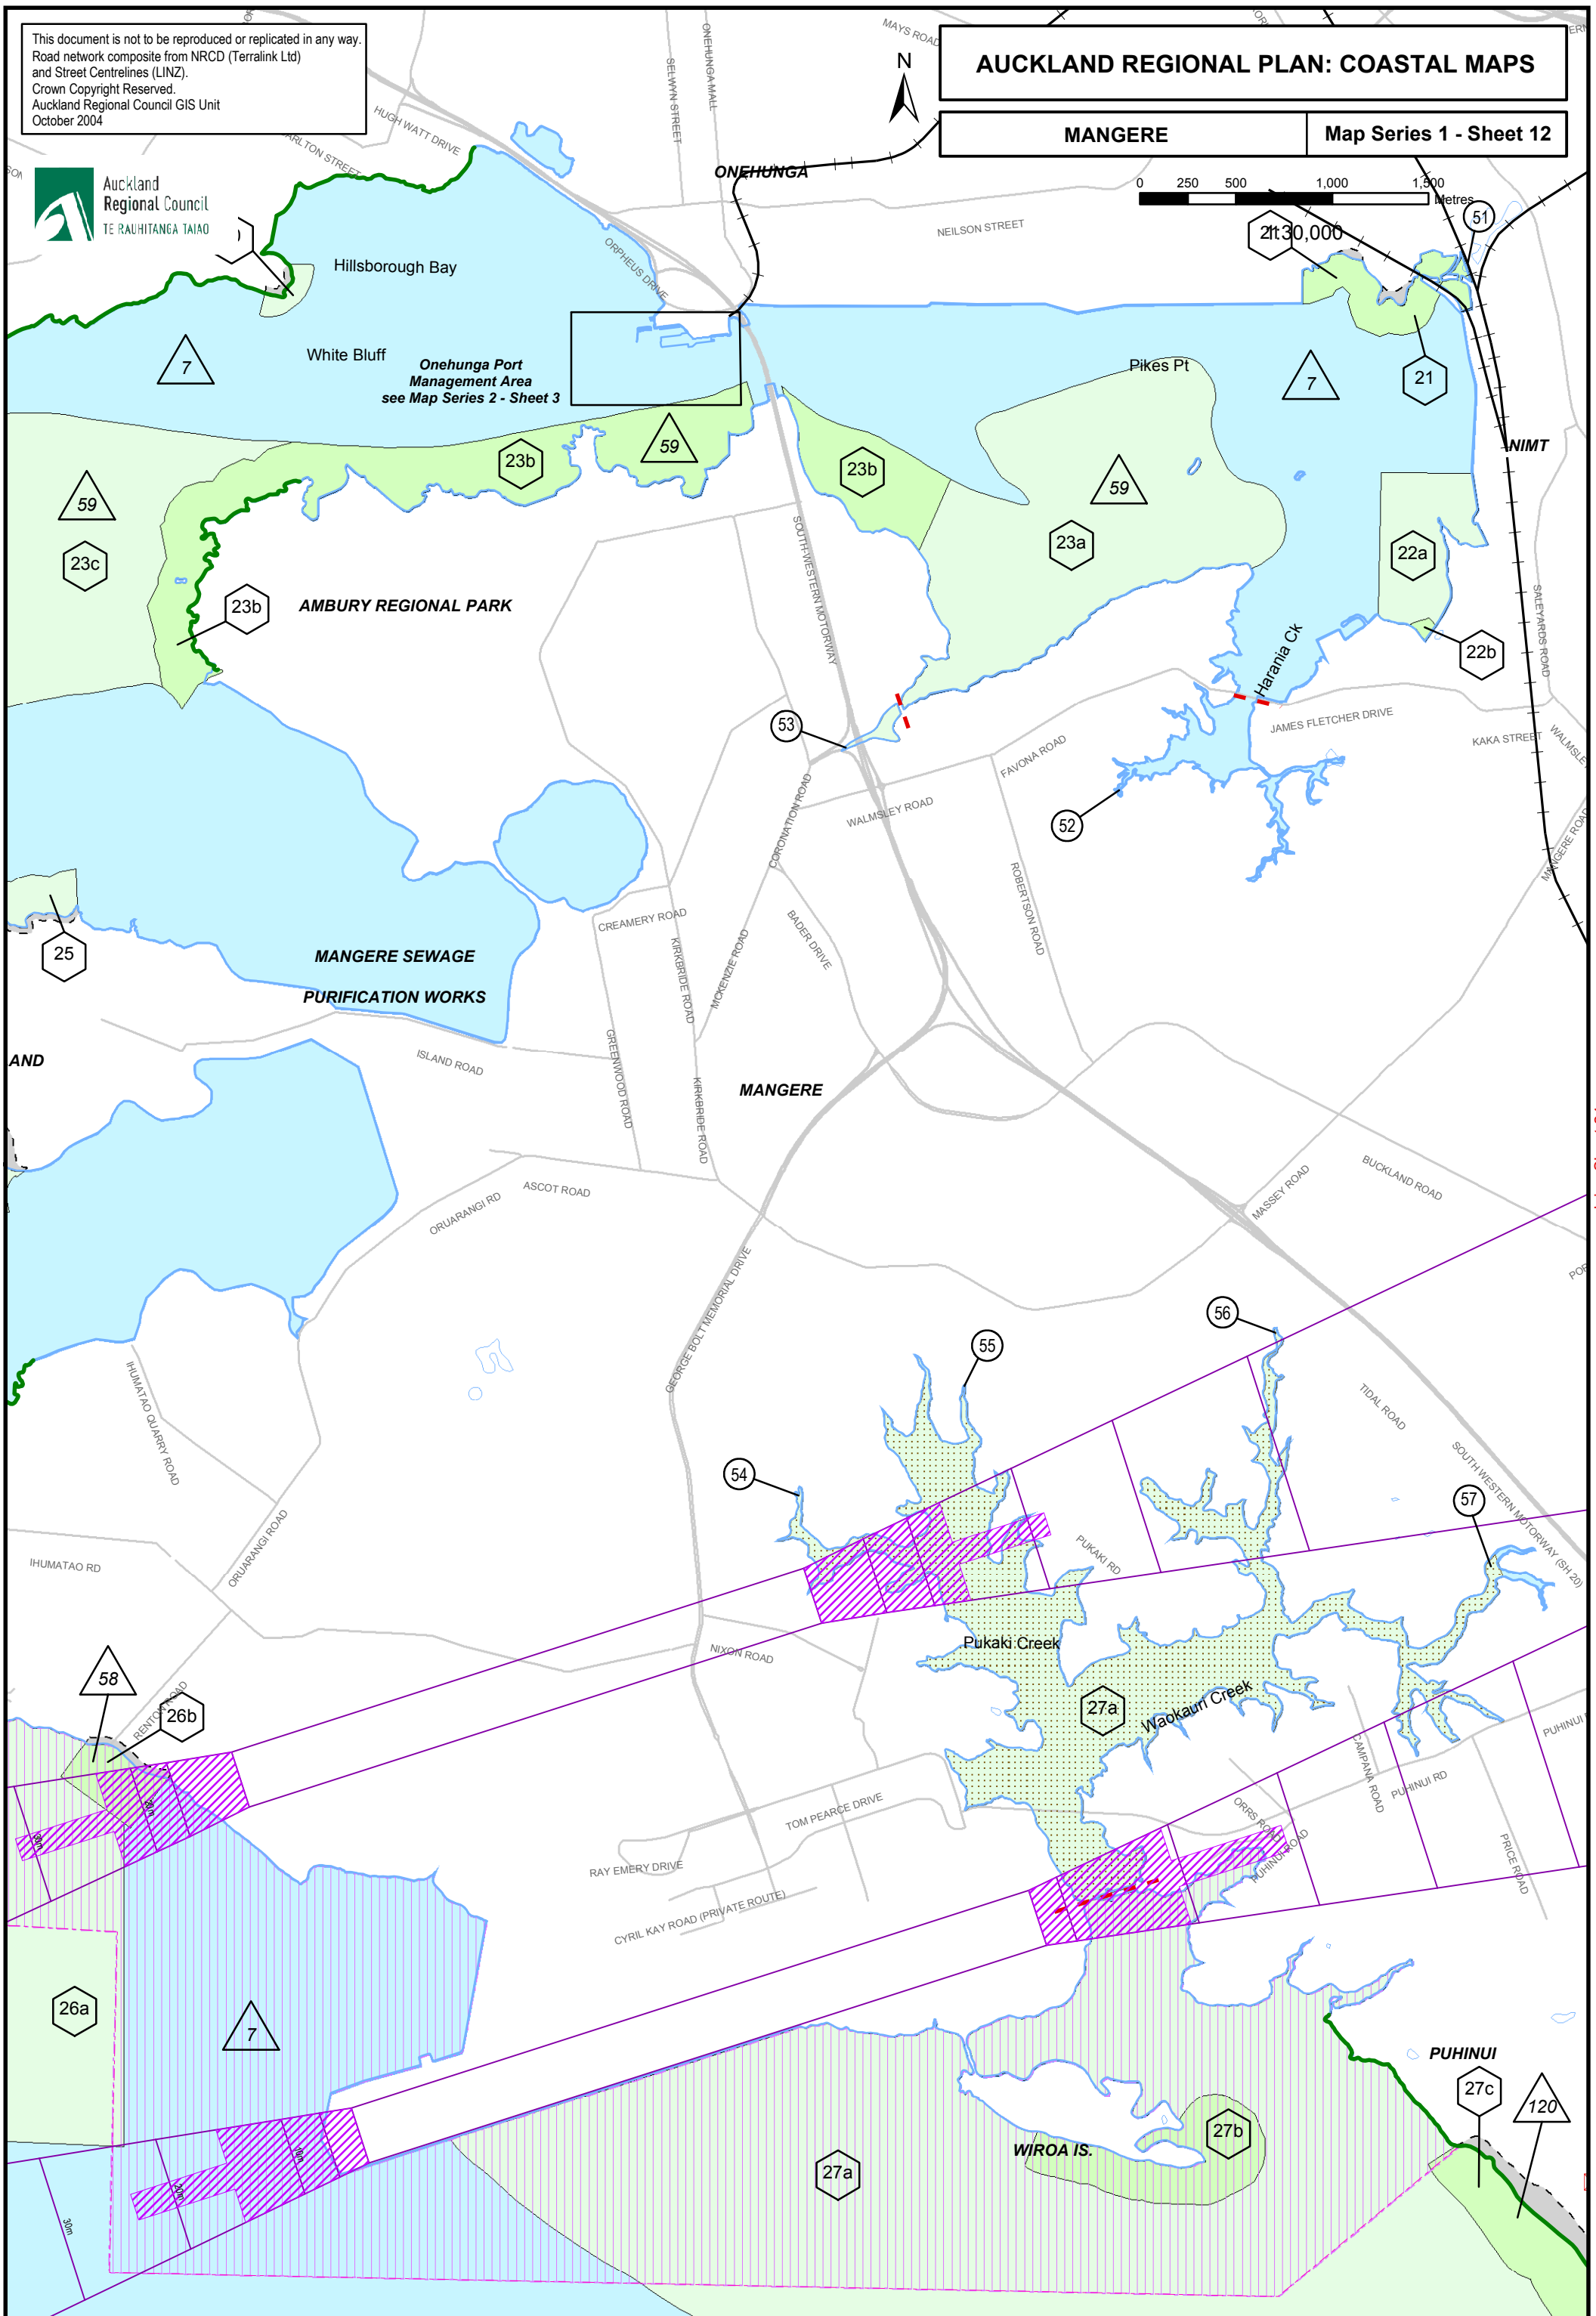

This document is not to be reproduced or replicated in any way. Road network composite from NRCD (Terralink Ltd) and Street Centrelines (LINZ). Crown Copyright Reserved. Auckland Regional Council GIS Unit October 2004

AUCKLAND REGIONAL PLAN: COASTAL MAPS

MANGERE **Map Series 1 - Sheet 12**

Joins Sheet 11

Joins Sheet 24